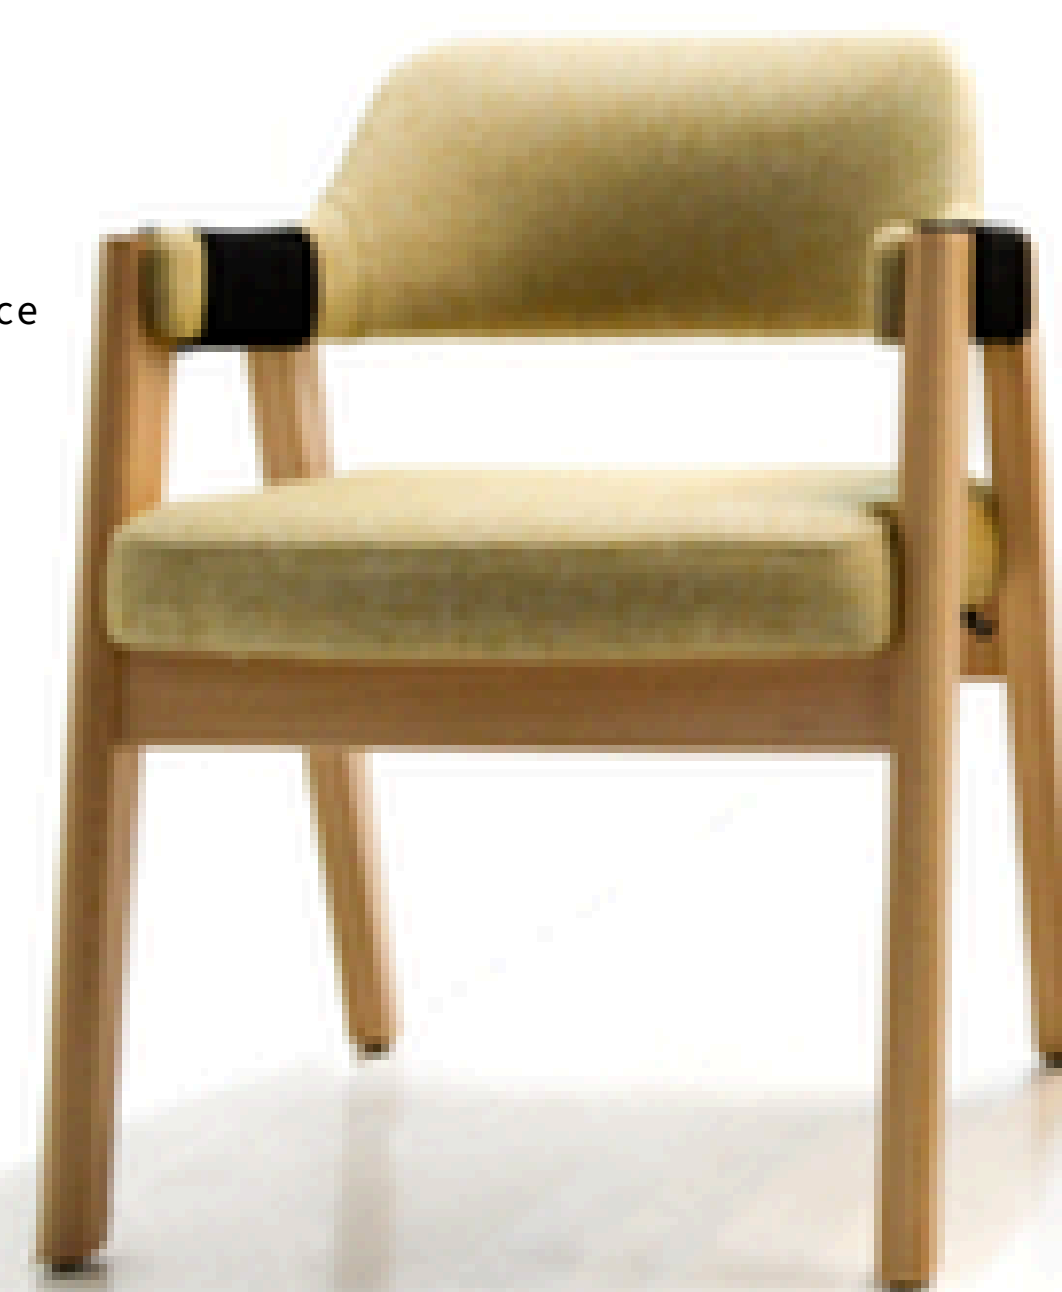

artemis.

Artemis is defined by its precise geometry and seamless form. With its solid structure and refined appearance, it offers a clear choice for modern dining spaces. Distinctive design details bring a contemporary and characterful expression to living areas.