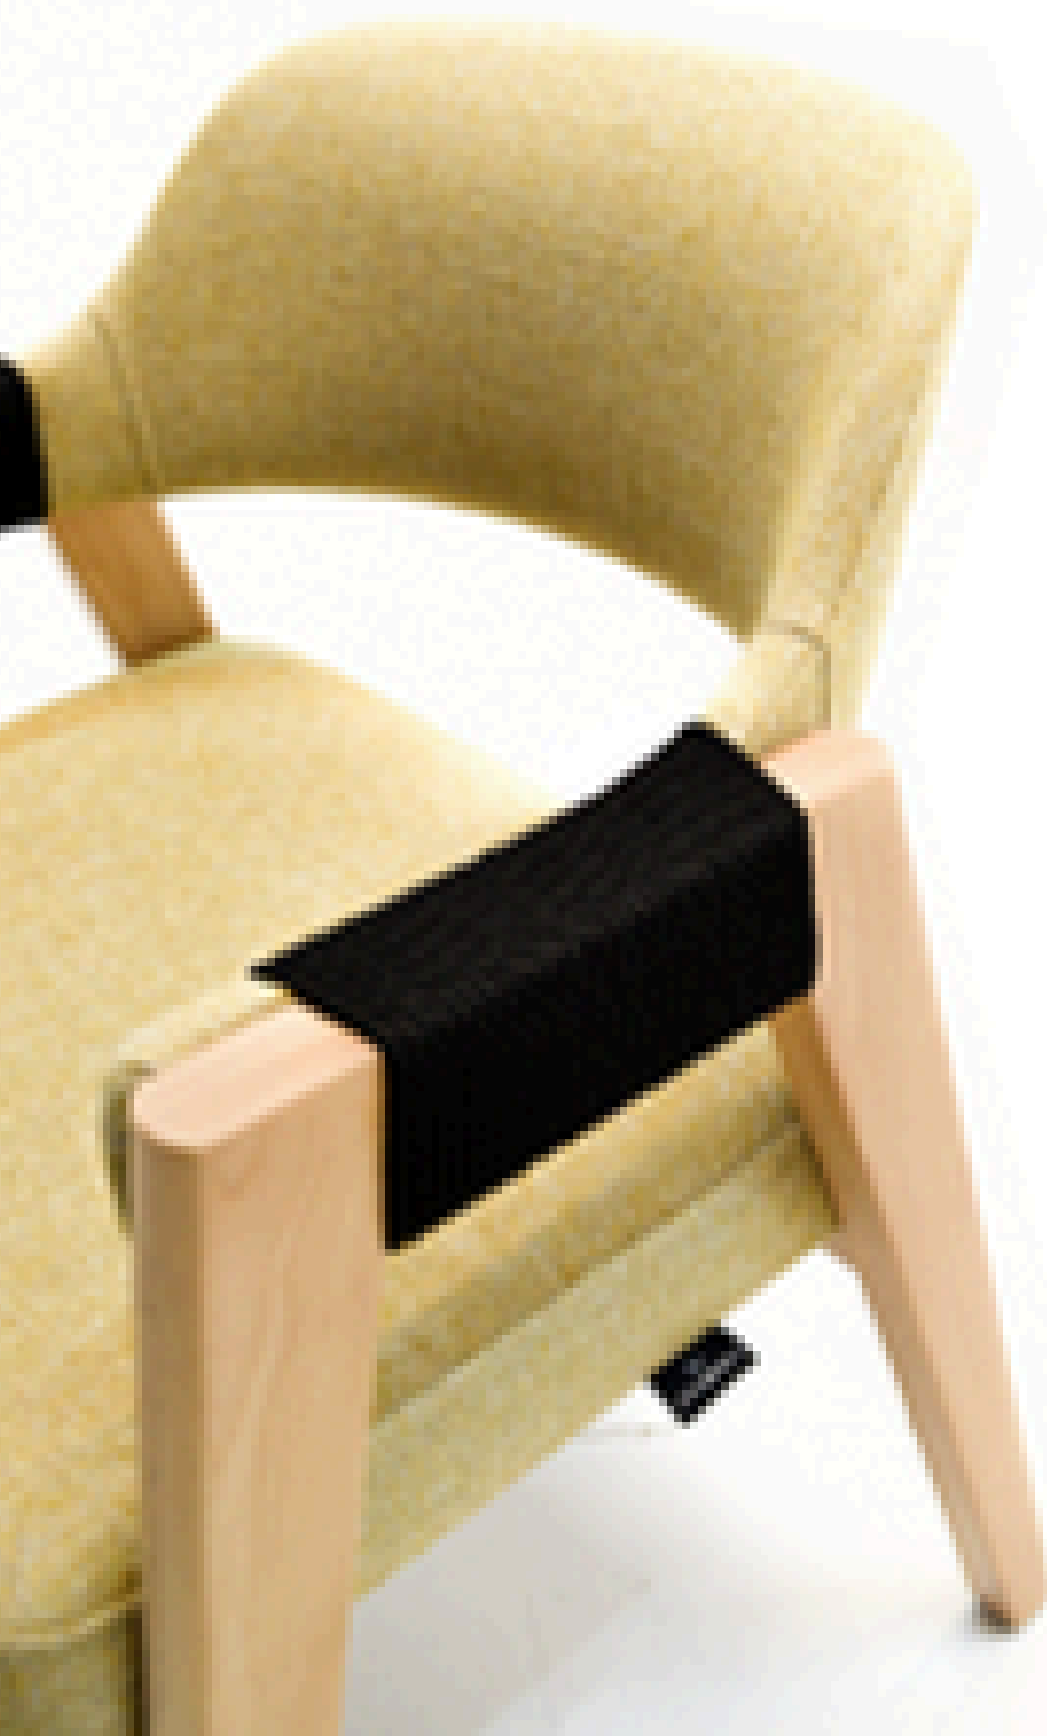

artemis.

Artemis is defined by its precise geometry and seamless form. With its solid structure and refined appearance, it offers a clear choice for modern dining spaces. Distinctive design details bring a contemporary and characterful expression to living areas.