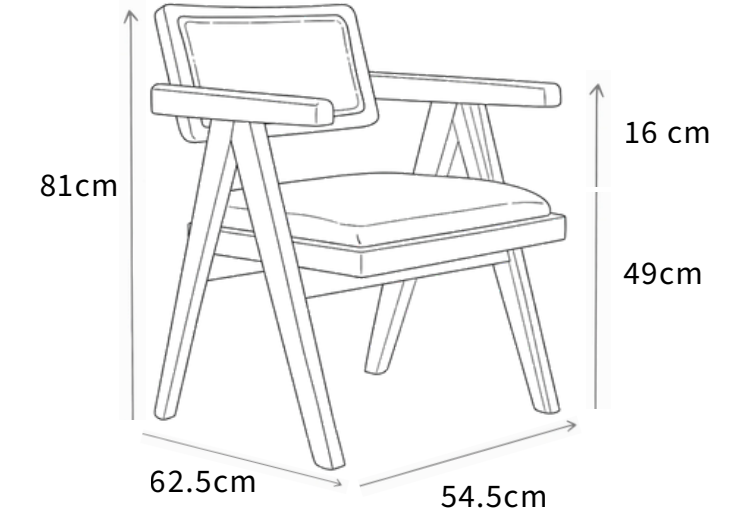

vesta

athena

vidar

hella maxi

ülgen

vera

tengri