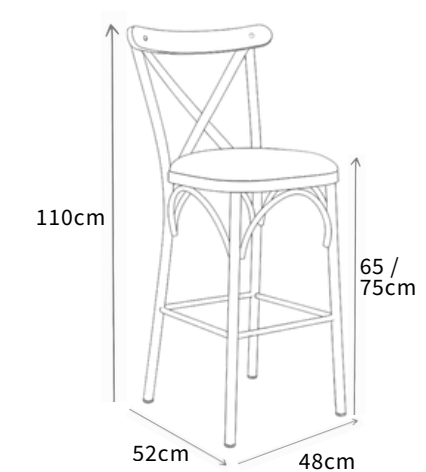

BAR CHAIR

thonet bar

BANK