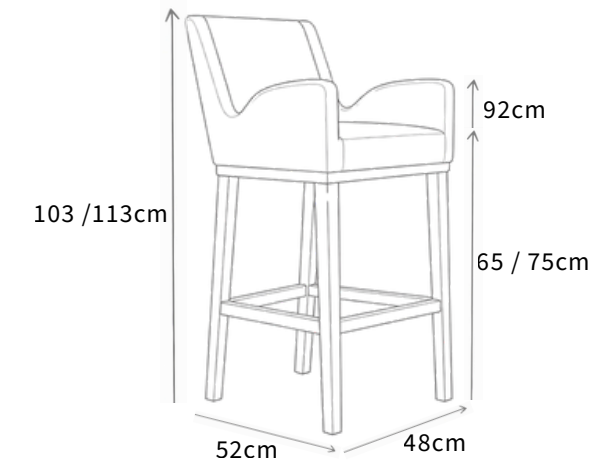

BAR CHAIR

tengri bar

BANK