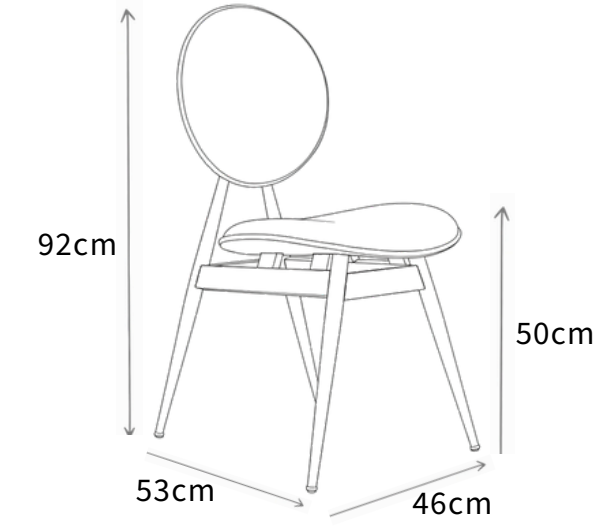

vesta

athena

vidar

hella maxi

ülgen

vera

tengri