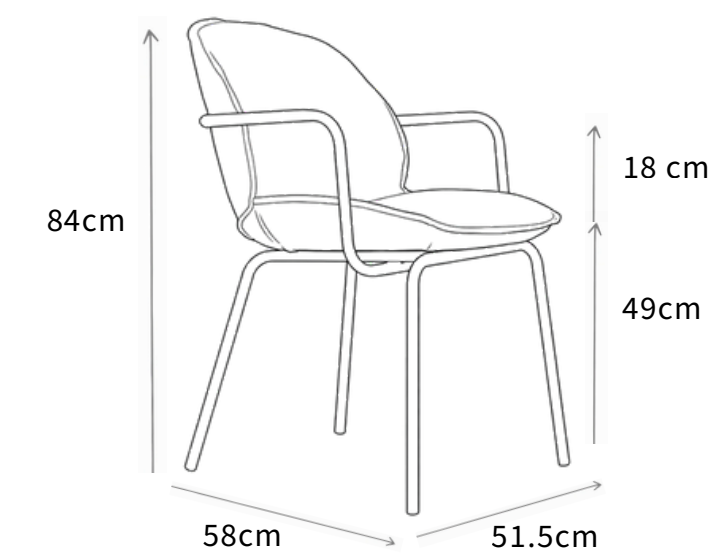

vesta

athena

vidar

hella maxi

ülgen

vera

tengri