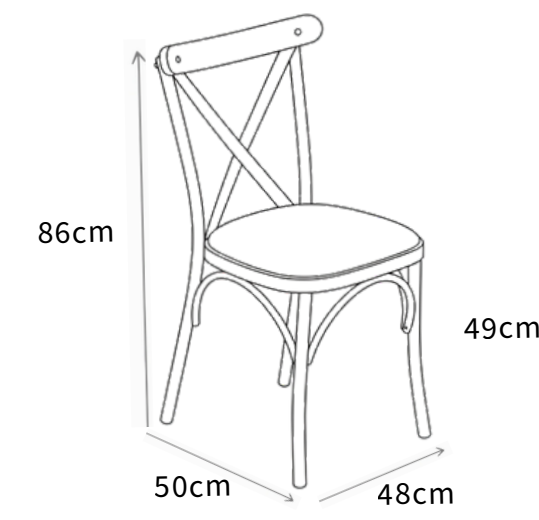

lisa

amon

aten

mars

bohem

thonet

balder

loki maxi

pandora