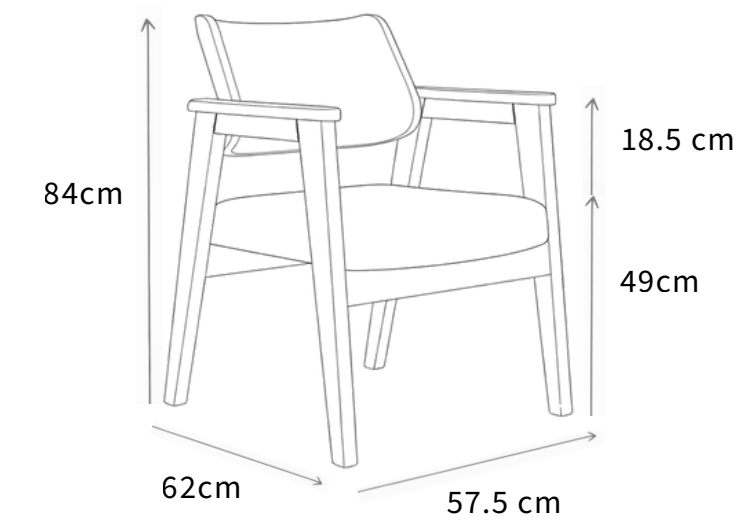

vesta

athena

vidar

hella maxi

ülgen

vera

tengri