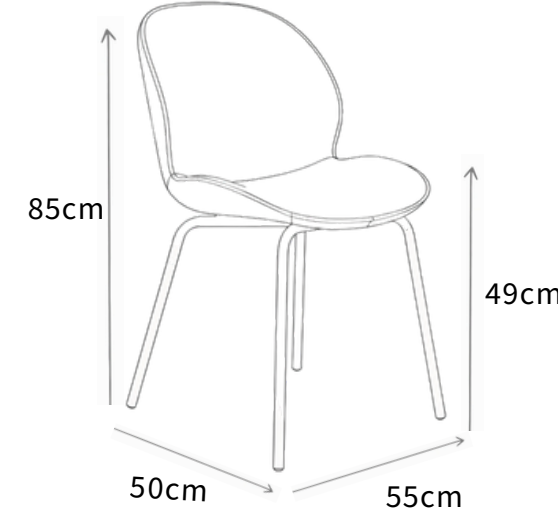

vesta

athena

vidar

hella maxi

ülgen

vera

tengri