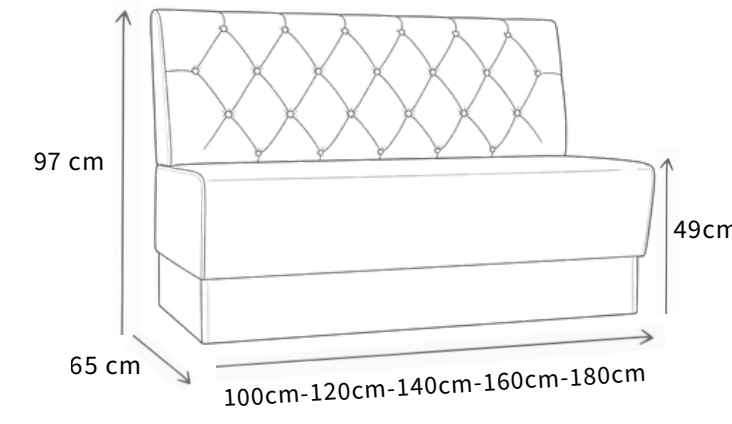

paris bank

amsterdam bank