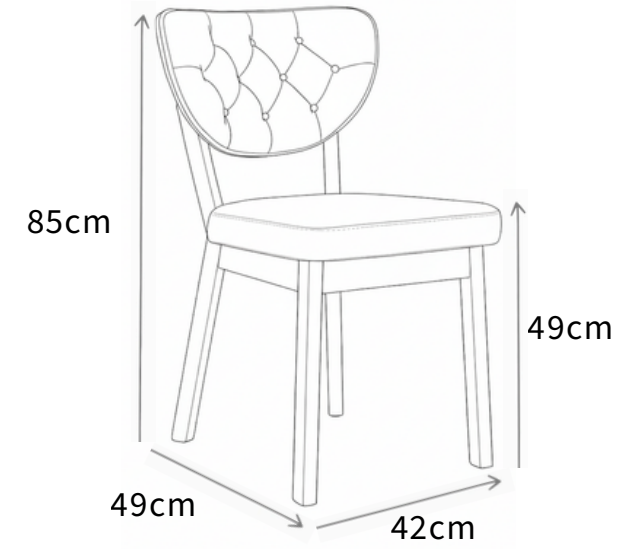

lisa

amon

aten

mars

bohem

thonet

balder

loki maxi

pandora